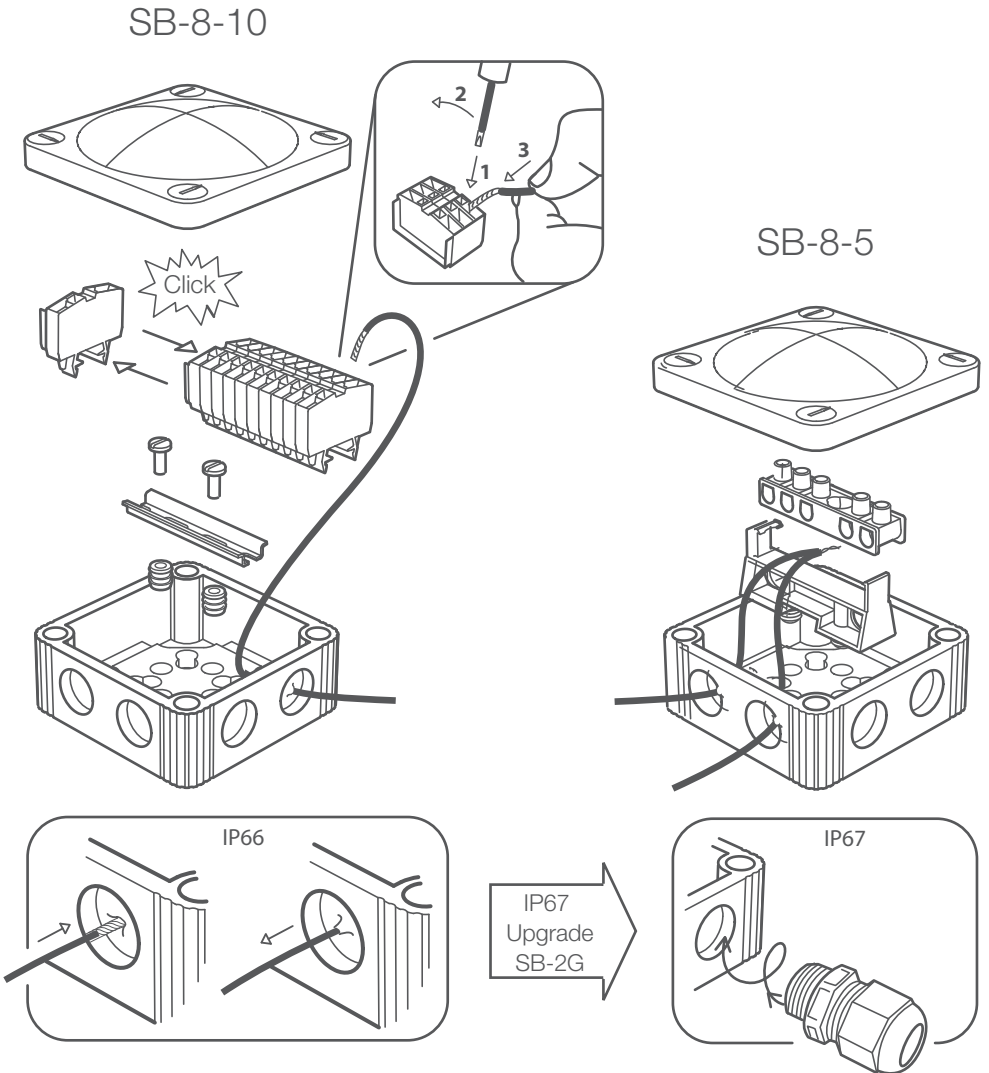

# SP-8-5 SP-8-10 Junction Boxes

Email: sales@scanstrut.com Email: usasales@scanstrut.com

	Max Cable Ø mm/inch	Wire Gauge Ga./mm	Voltage Rated	Current Rated	No. of Connections
SB-8-5	12/0.5	16/1.5 - 11/4	400V	32A	5
SB-8-10	12/0.5	28/0.08 - 12/3.3	600V	20A	10

**SCANSTRUT**