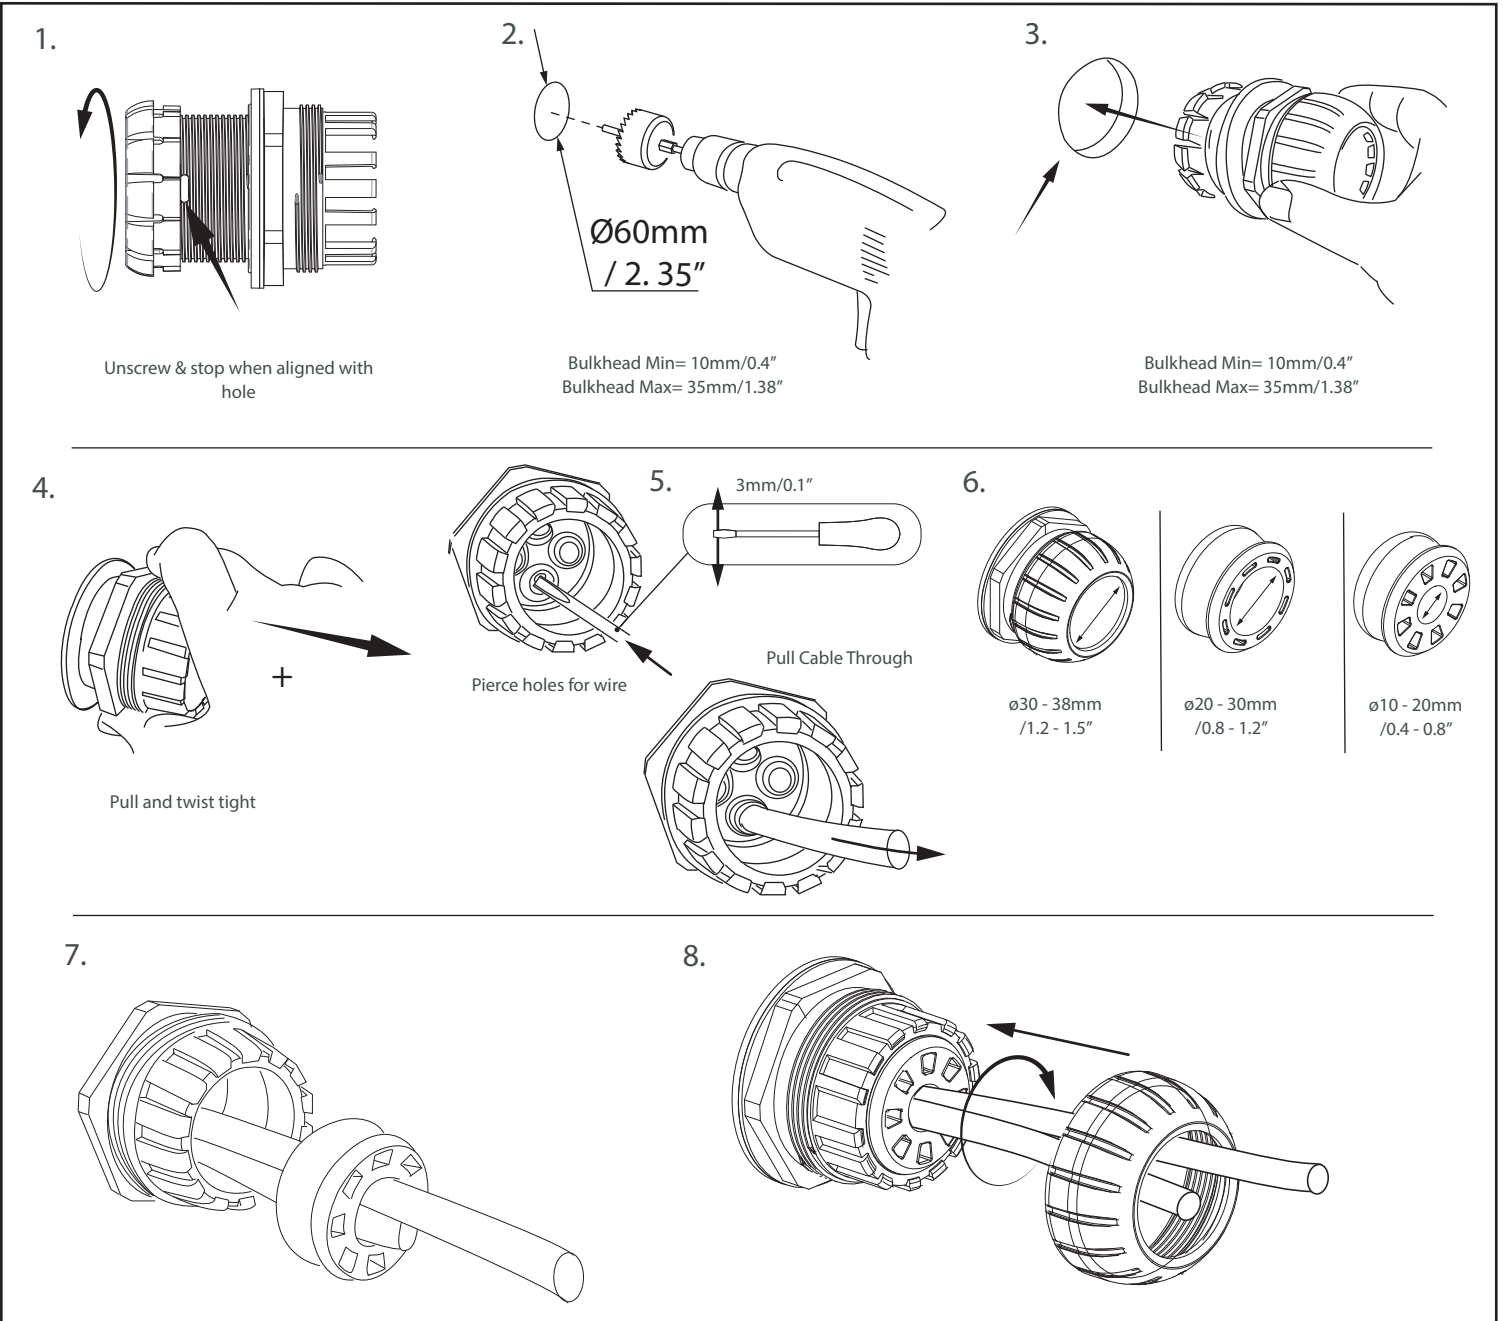

Parts List

Tools Required

Share your installation with us.

@scanstrut

UK & International
+44 (0)1392 531280
sales@scanstrut.com

For further installation
and warranty information
please visit:
www.scanstrut.com