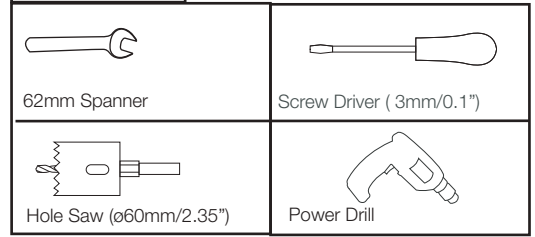

Parts List

Tools Required

Share your installation with us.

@scanstrut

UK & International
+44 (0)1392 531280
sales@scanstrut.com

For further installation
and warranty information
please visit:
www.scanstrut.com