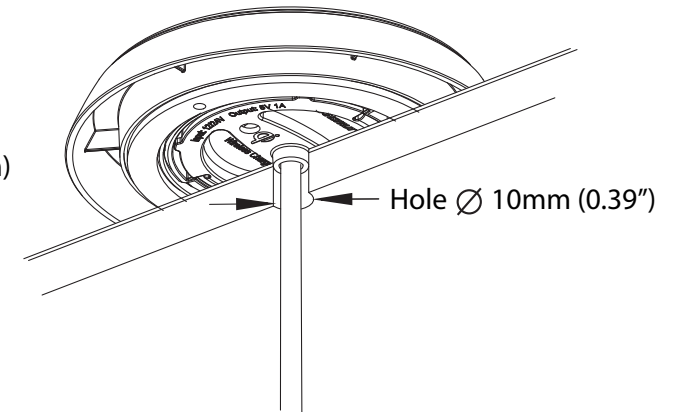

## Electrical info:

- Input Voltage Range: 10-30V DC (12/24V system)
- Input current max: 1.5A
- Output Power: 5W (5V,1A)
- Standby Power Draw : < 0.03W
- Qi, CE, FCC, ROHS Certified.

Waterproof Rating: IPX6