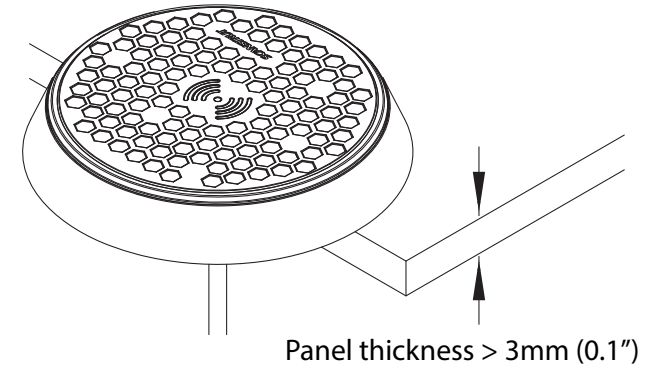

## Electrical info:

- Input Voltage Range: 10-30V DC (12/24V system)
- Input current max: 1.5A
- Output Power: 5W (5V,1A)
- Standby Power Draw : < 0.03W
- Qi, CE, FCC, ROHS Certified.

Waterproof Rating: IPX6