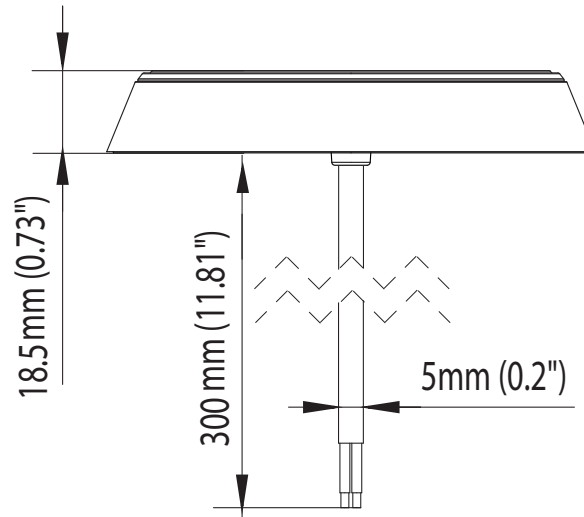

## Electrical info:

- Input Voltage Range: 10-30V DC (12/24V system)
- Input current max: 1.5A
- Output Power: 5W (5V,1A)
- Standby Power Draw : < 0.03W
- Qi, CE, FCC, ROHS Certified.

Waterproof Rating: IPX6

**SCANSTRUT**