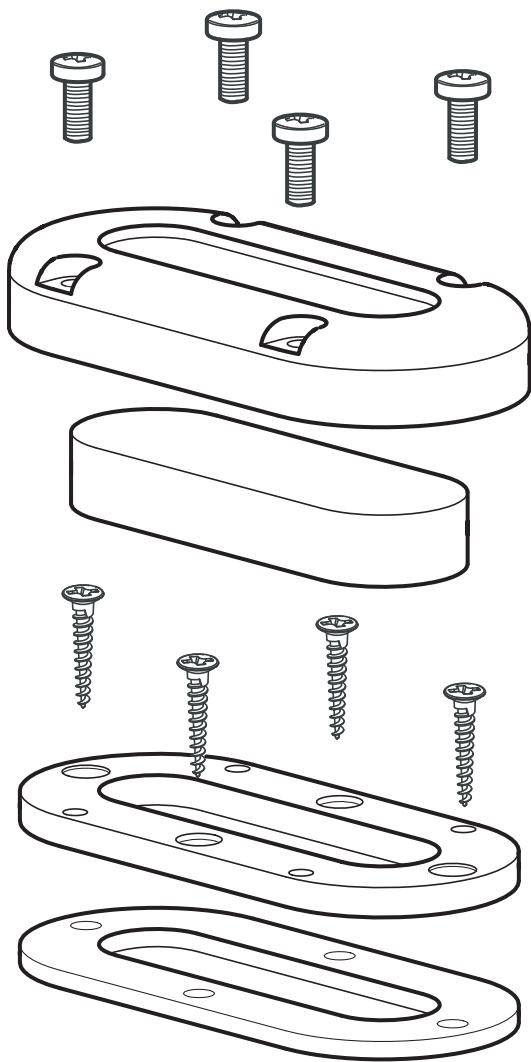

# Multi Deck Seal

For help & information  
email: [technical@scanstrut.com](mailto:technical@scanstrut.com)  
tel: +44 (0) 1803 863800

**SCANSTRUT**  
designed for life at sea