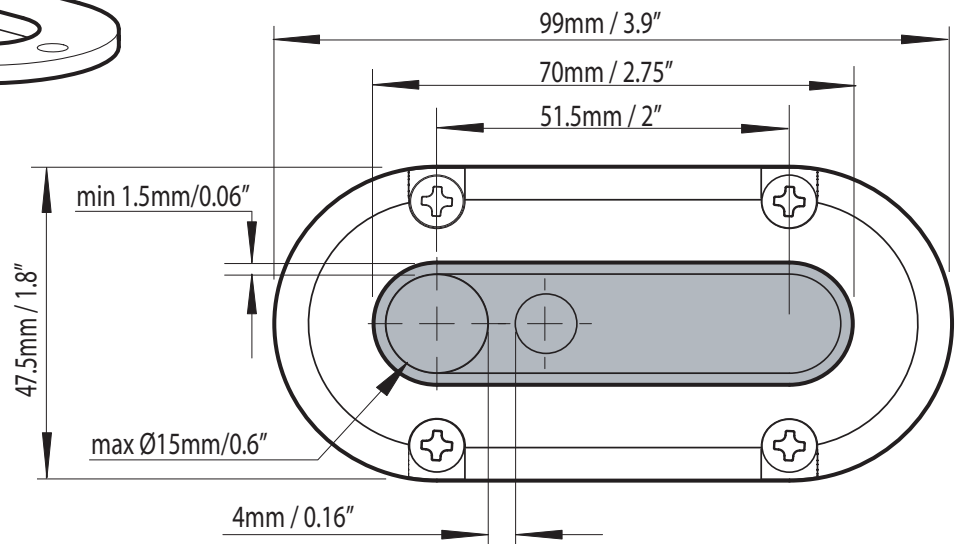

# Multi Deck Seal

For help & information  
email: [technical@scanstrut.com](mailto:technical@scanstrut.com)  
tel: +44 (0) 1803 863800

**SCANSTRUT**  
designed for life at sea