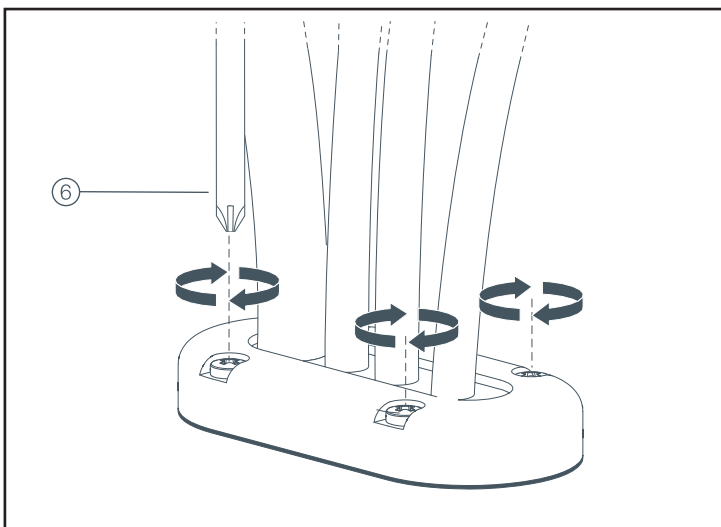

Parts List

 DS-Multi Shell x1	 DS-Multi Base x1	 DS-Multi Gasket x1
 M4X10 Bolt - (Black*) x1	 DS-Multi Bung x1	
 No. 6 X16 Self Tapping Screw x4		

Tools Required

 Pozi Screwdriver	 Silicone
 18mm (0.7") Hole Saw	 2mm (0.07") Drill Bit