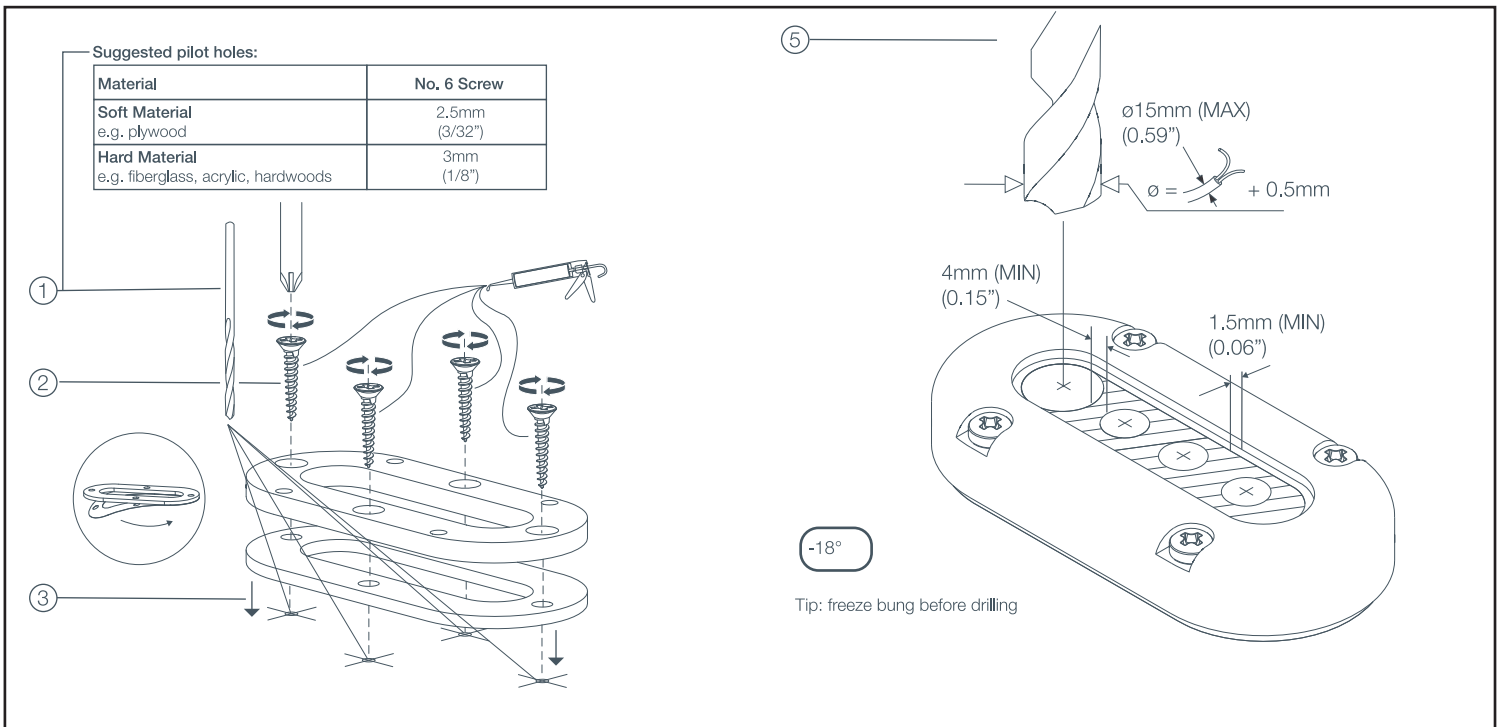

Parts List

 DS-Multi Shell x1	 DS-Multi Base x1	 DS-Multi Gasket x1
 M4X10 Bolt - (Black*) x1	 DS-Multi Bung x1	
 No. 6 X16 Self Tapping Screw x4		

Tools Required

 Pozi Screwdriver	 Silicone
 18mm (0.7") Hole Saw	 2mm (0.07") Drill Bit