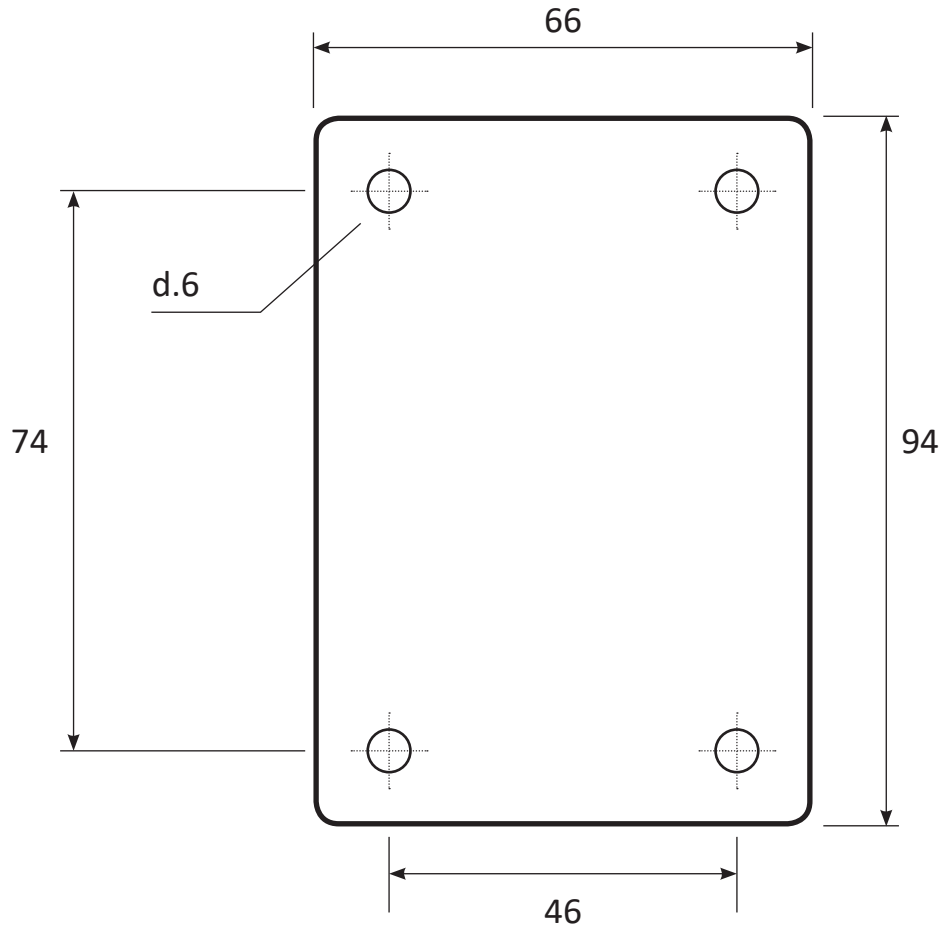

PA-3 / PA-3F / PA-3 Black Edition Mounting Template

Measures in mm