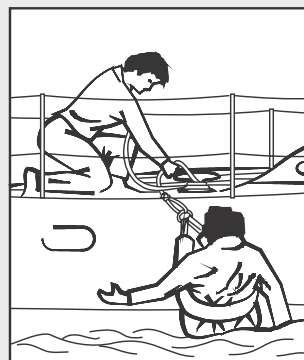

Code 72078

LALIZAS Lifebuoy Ring SOLAS 75cm,
Lifebuoy Light 71325, 30m Rope, Grey Case, Set

Code 72077

Instructions

1. Deploy M.O.B system astern. Circle casualty until contact is made.

2. Confirm casualty is secured in M.O.B. before rescue is attempted.