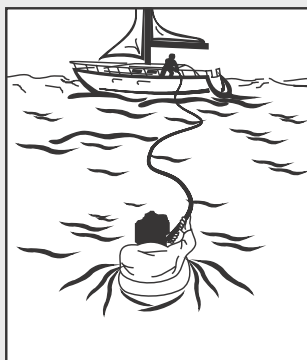

Code 72078

LALIZAS Lifebuoy Ring SOLAS 75cm,
Lifebuoy Light 71325, 30m Rope, Grey Case, Set

Code 72077

Instructions

1. Deploy M.O.B system astern. Circle casualty until contact is made.

2. Confirm casualty is secured in M.O.B. before rescue is attempted.